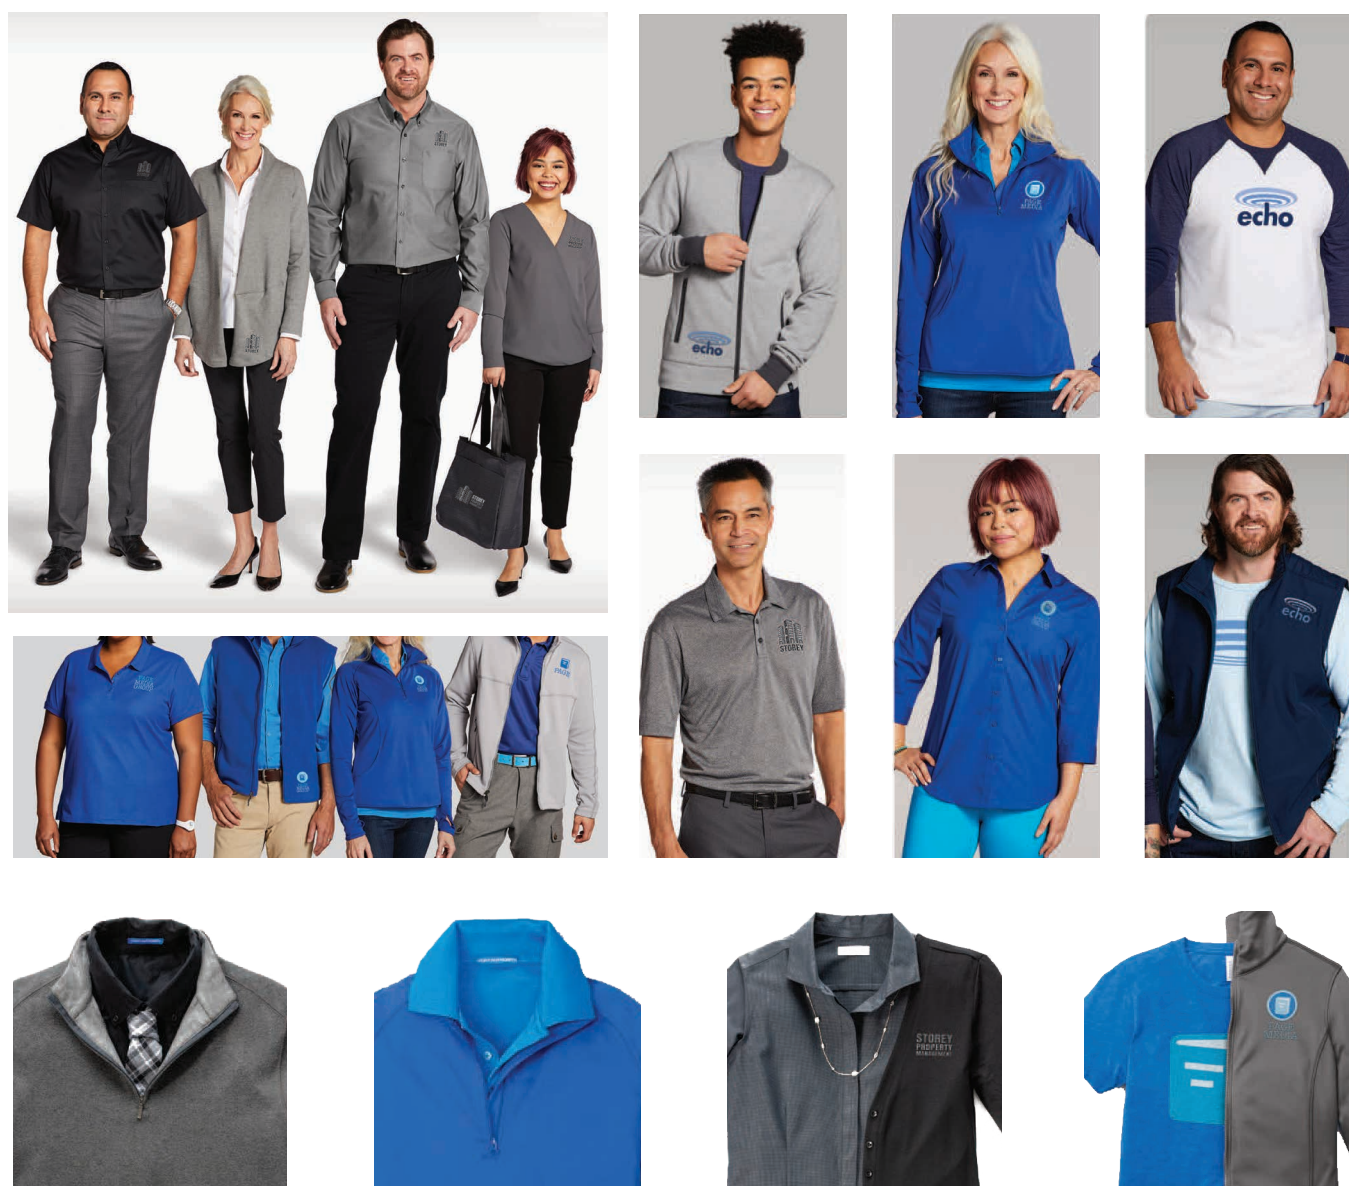

CUSTOM APPAREL

MIDWEST SINGLE SOURCE HAS THE ABILITY TO DECORATE ANY TYPE OF APPAREL ORDER. FROM A SINGLE POLO SHIRT TO 1,000 T-SHIRTS, WE CAN DO IT ALL!

CORPORATE